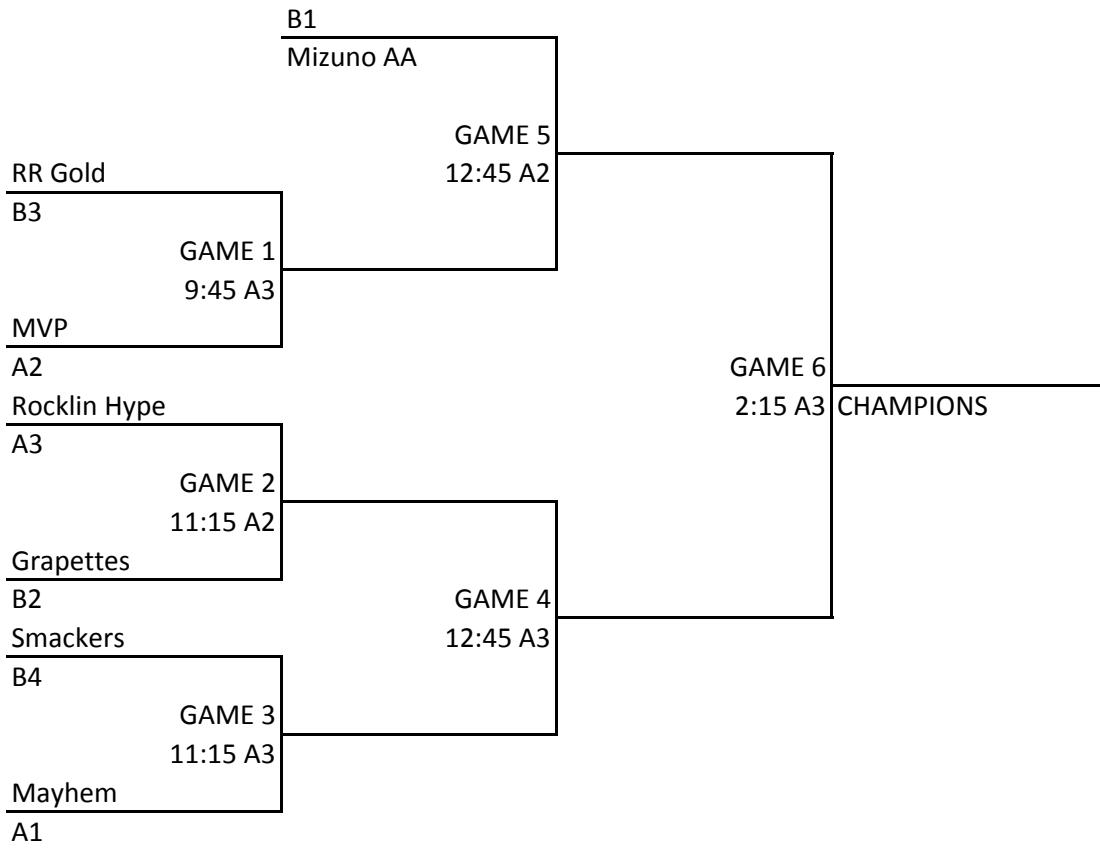

RR GOLD/TEAM WILSON
2011 JUNE CLASSIC

18U POINT SHEET - LOUIS PARK

	POOL A	Game Scores			RS	RA	Points	Place
40.	OBS MONARCHS	8-3	4-2	7-0	19	5	30	1
41.	MAGNUM FORCE	0-7	0-7	0-7	0	21	0	4
42.	YARK SHARKS-JOE	2-4	15-2	7-0	24	6	20	2
43.	HIGH VOLTAGE	3-8	7-0	2-15	12	23	10	3

	POOL B	Game Scores			RS	RA	Points	Place
44.	NC SHOCKERS	0-5	11-5	0-6	11	16	10	3
45.	CHICO STARZ	4-6	6-0	5-1	15	7	20	2
46.	RICHMOND RAYS	5-11	4-5	1-5	10	21	0	4
47.	MIZUNO AA	5-0	6-4	5-4	15	8	30	1

	POOL C	Game Scores			RS	RA	Points	Place
48.	CC COMETS	0-5	0-4	0-3	0	12	0	4
49.	CA HAZE	3-2	3-0	6-1	12	3	30	1
50.	YOUNG GUNS	4-0	2-3	1-6	7	9	10	3
51.	YARD SHARKS-SHARI	5-0	2-3	3-2	10	5	20	2

RR GOLD/TEAM WILSON
JUNE CLASSIC
JUNE 11-12, 2011
10U SUNDAY CHAMPIONSHIP
ARNAIZ STADIUM