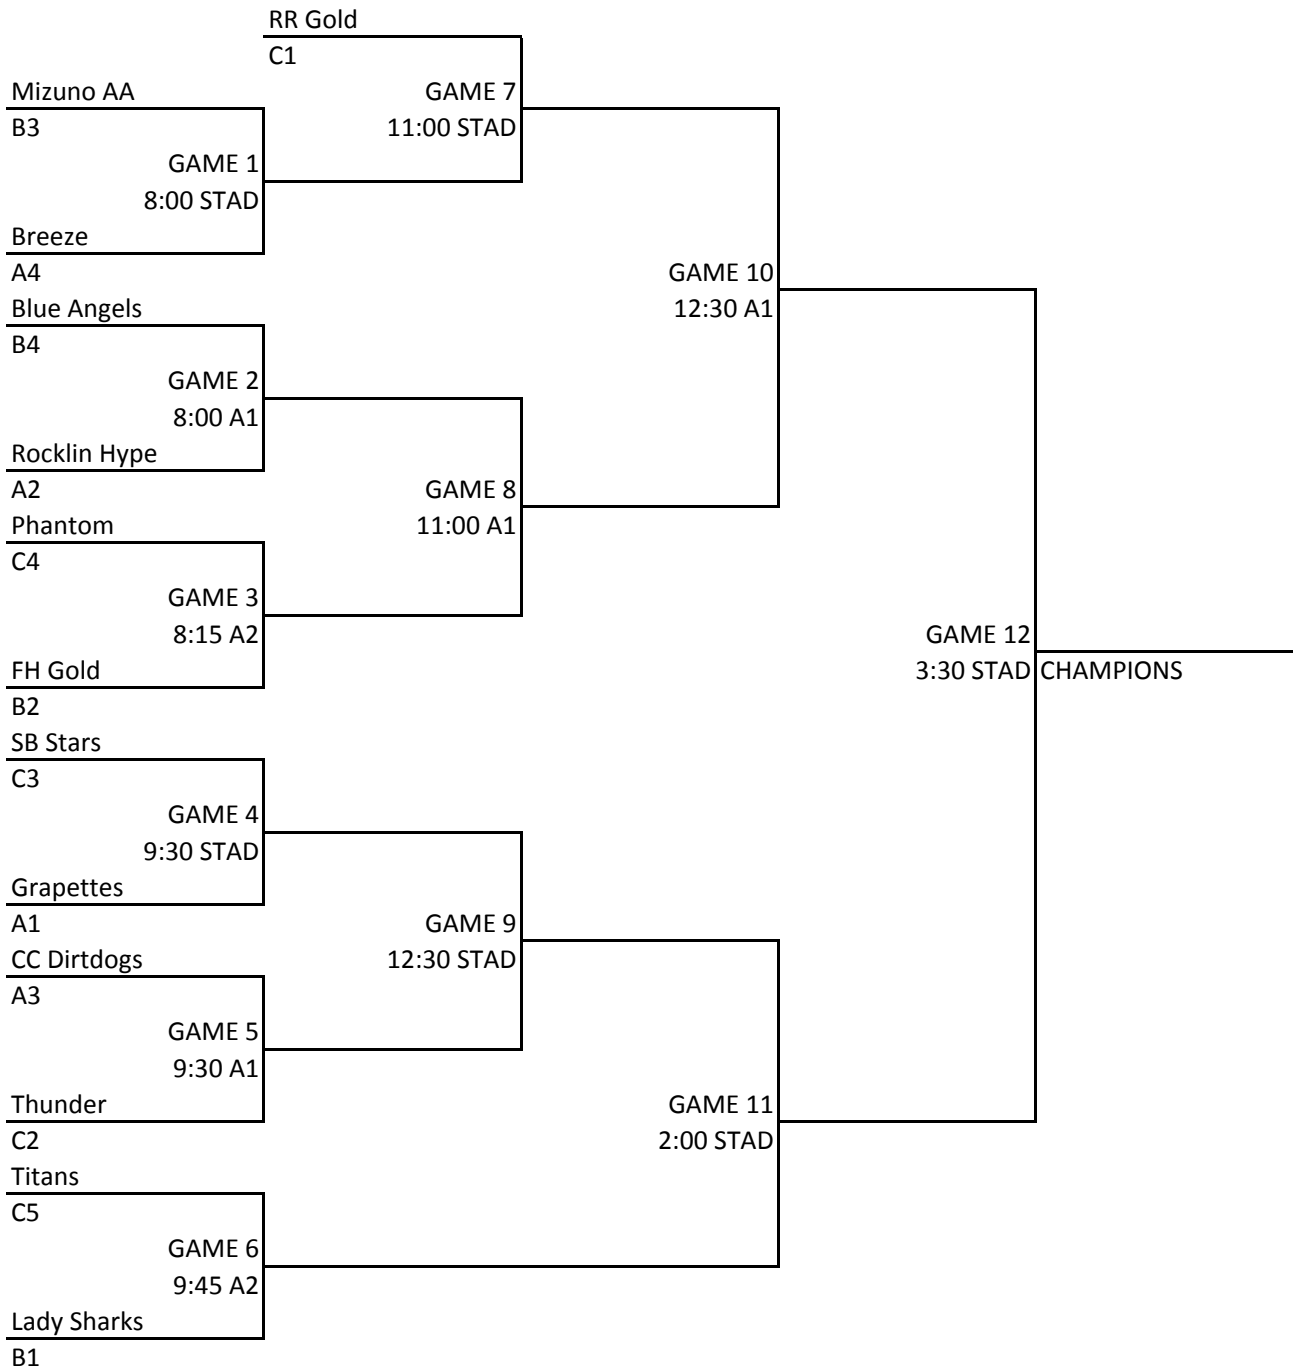

RR GOLD/TEAM WILSON
JUNE CLASSIC
JUNE 11-12, 2011
12U SUNDAY CHAMPIONSHIP
ARNAIZ STADIUM