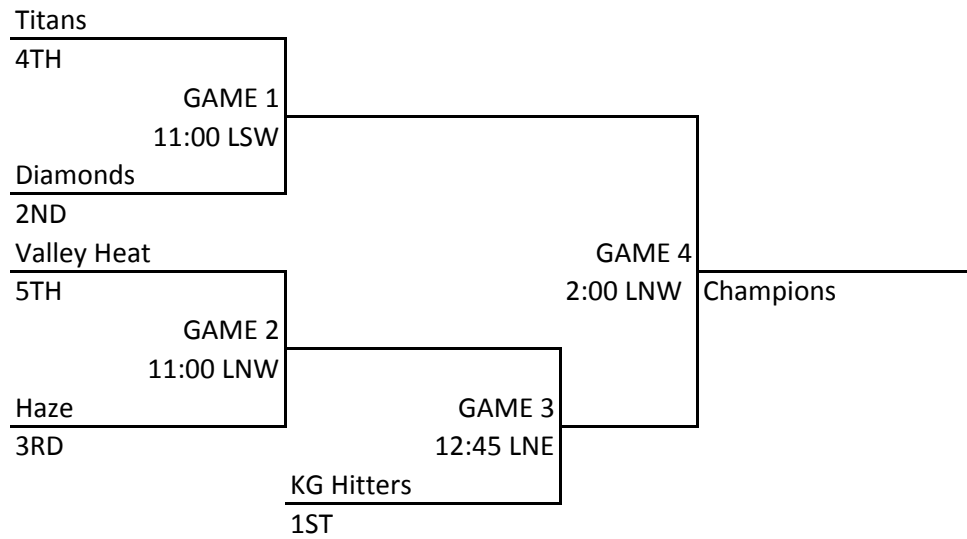

RR GOLD/TEAM WILSON
JUNE CLASSIC
JUNE 11-12, 2011
16U SUNDAY CHAMPIONSHIP
LOUIS PARK