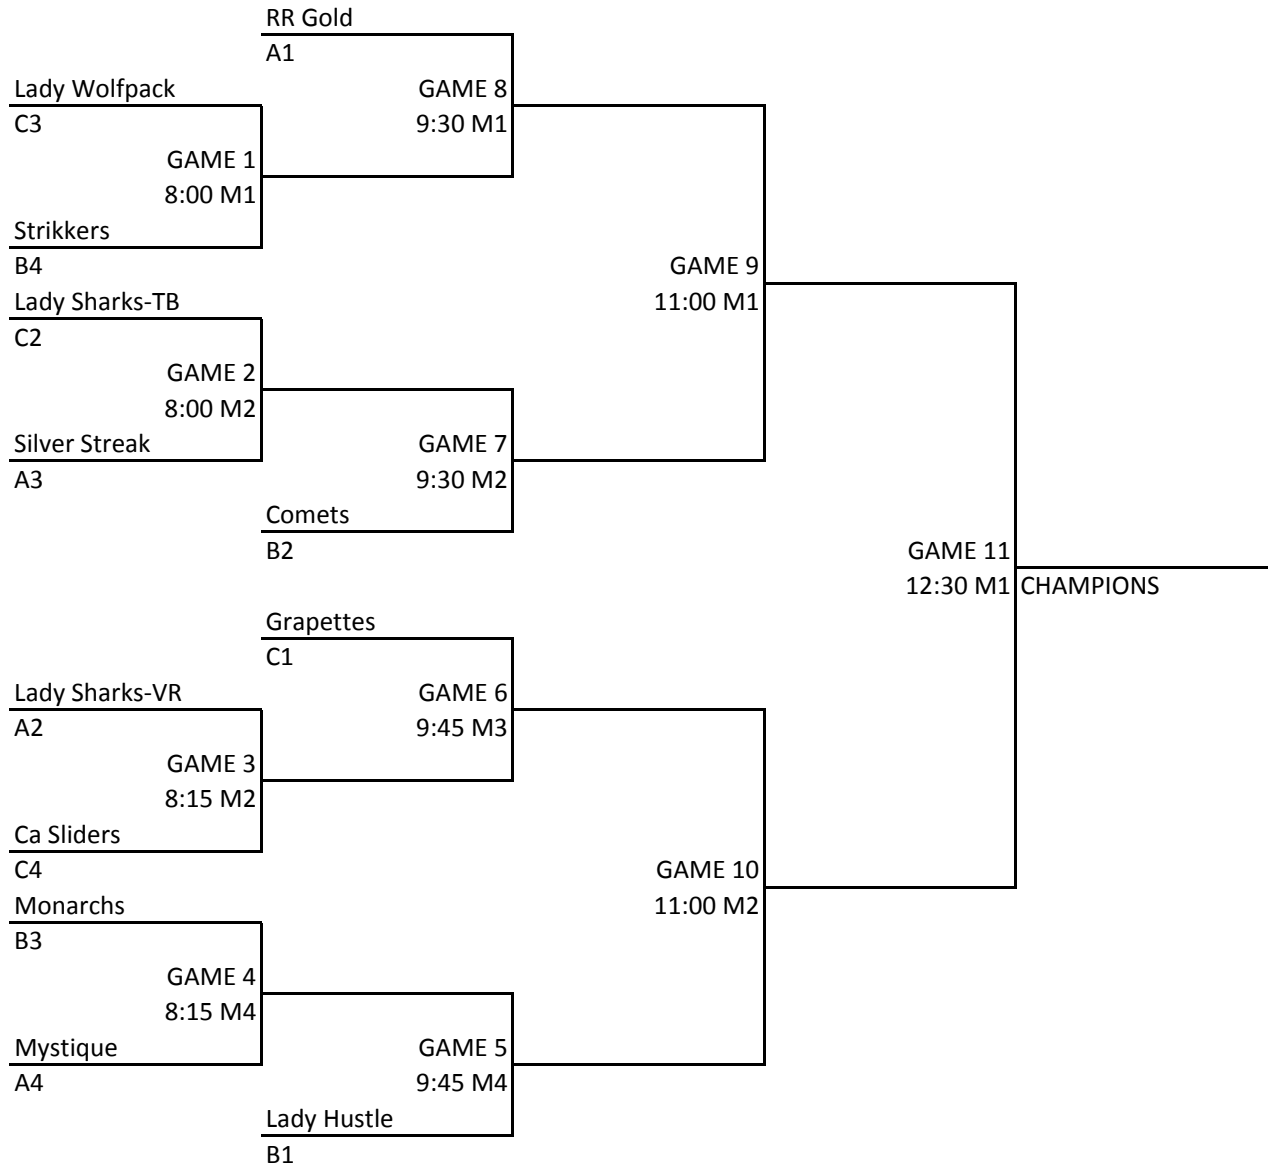

RR GOLD/TEAM WILSON
JUNE CLASSIC
JUNE 11-12, 2011
14U SUNDAY CHAMPIONSHIP
MCNAIR PARK