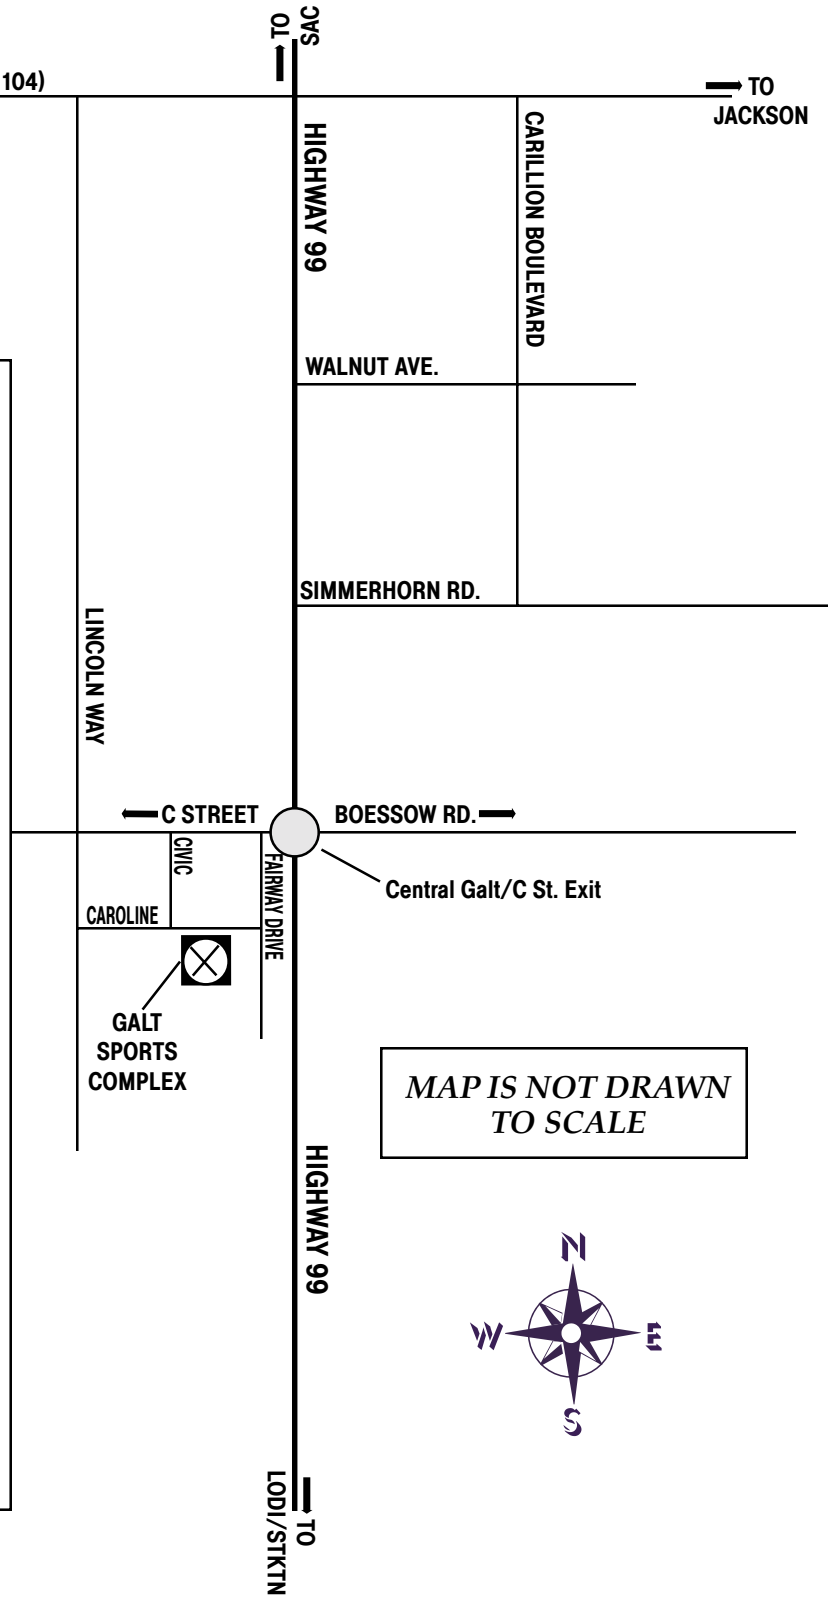

GALT SPORTS COMPLEX

1022 Caroline Avenue
Galt

DIRECTIONS TO GALT SPORTS COMPLEX

From Highway 99 south-bound: Take the Central Galt/C Street exit. Continue to four-way stop sign at top of overpass. Go straight (south) on Fairway Drive. Turn right (west) on Caroline. The complex is on your left hand side.

From Highway 99 north-bound: Take the Central Galt/C Street exit. Turn left at the stop sign. Go over the overpass to another four-way stop sign. Turn left (south) on Fairway Drive. Turn right (west) on Caroline. The complex is on your left hand side.

From I-5: Take the Twin Cities Road exit. Go east until you reach Highway 99. Take Highway 99 south until you reach the Central Galt/C Street exit. Continue to four-way stop sign at top of overpass. Go straight (south) on Fairway Drive. Turn right (west) on Caroline. The complex is on your left hand side.

MAP IS NOT DRAWN TO SCALE